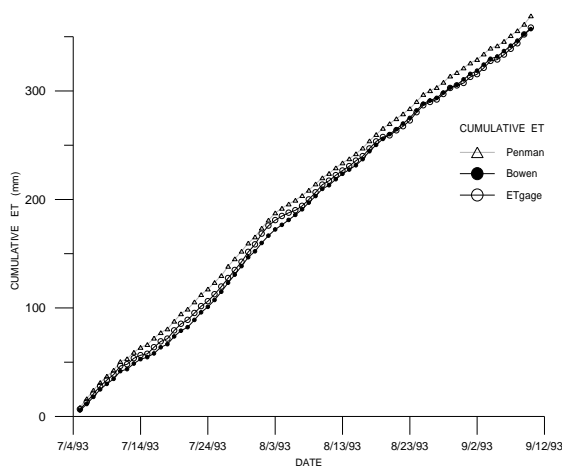

Evaporation Device for Estimating Irrigation Needs

ETgage™ Model A

ETgage Model A, shown above, requires distilled water (available at food stores). Components of the system include: diffusion covers for grass ET (ET_g) and crop ET (ET_c), glass sight tube (inches and mm), stainless steel mounting bracket, rain gauge, bird-wires, instructions, irrigation management information and tables.

Test Results:

Tests run in various locations since 1988 have shown good agreement with other more expensive ways of measuring ET. The graph at right shows a comparison of the ETgage and two other methods: the Penman equation (using measurements of humidity, temperature, wind, and solar radiation), and a Bowen Ratio Station (a research method that measures the flow of vapor from a crop). The test shows close agreement in a corn crop from July 4 to first freeze at the USDA experiment station in Fort Collins, Colorado. Other data available on request.

Purpose:

ETgage is an instrument and method for viewing crop water use. It records soil moisture lost by ET (evapotranspiration). Use it for field crops, turf and landscaping.

How It Works:

A ceramic evaporator at the top of the instrument responds as a leaf does to sun and weather. The evaporator draws water from the reservoir, and for each inch used by your plants, the level falls one inch in the sight tube.