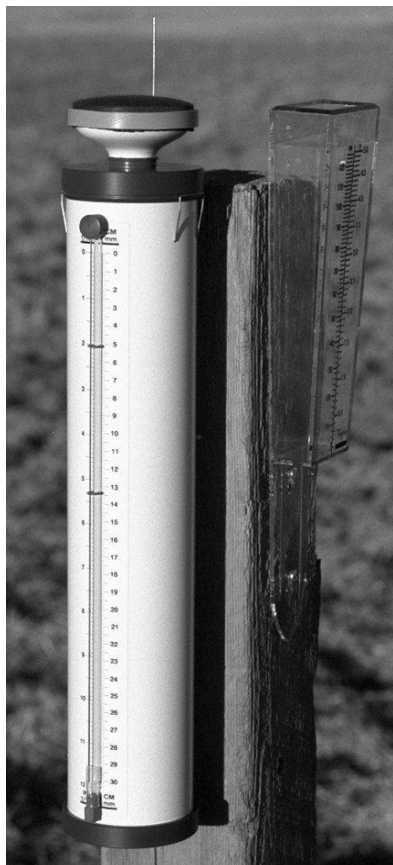

Evaporation Device for Estimating Irrigation Needs

ETgage™ Model A

ETgage Model A, shown above, requires distilled water (available at food stores). Components of the system include: diffusion covers for grass ET (ET_g) and crop ET (ET_c), glass sight tube (inches and mm), stainless steel mounting bracket, rain gauge, bird-wires, instructions, irrigation management information and tables.

Test Results:

Tests run in various locations since 1988 have shown good agreement with other more expensive ways of measuring ET. The graph at right shows a comparison of the ETgage and two other methods: the Penman equation (using measurements of humidity, temperature, wind, and solar radiation), and a Bowen Ratio Station (a research method that measures the flow of vapor from a crop). The test shows close agreement in a corn crop from July 4 to first freeze at the USDA experiment station in Fort Collins, Colorado. Other data available on request.

Purpose:

ETgage is an instrument and method for viewing crop water use. It records soil moisture lost by ET (evapotranspiration). Use it for field crops, turf and landscaping.

How It Works:

A ceramic evaporator at the top of the instrument responds as a leaf does to sun and weather. The evaporator draws water from the reservoir, and for each inch used by your plants, the level falls one inch in the sight tube.

Top covers of green canvas modify the evaporation rate to simulate ET from either field crops or grass.

A rain gauge, also provided, lets you measure rain separately. Rain cannot enter the ETgage.

Applications: